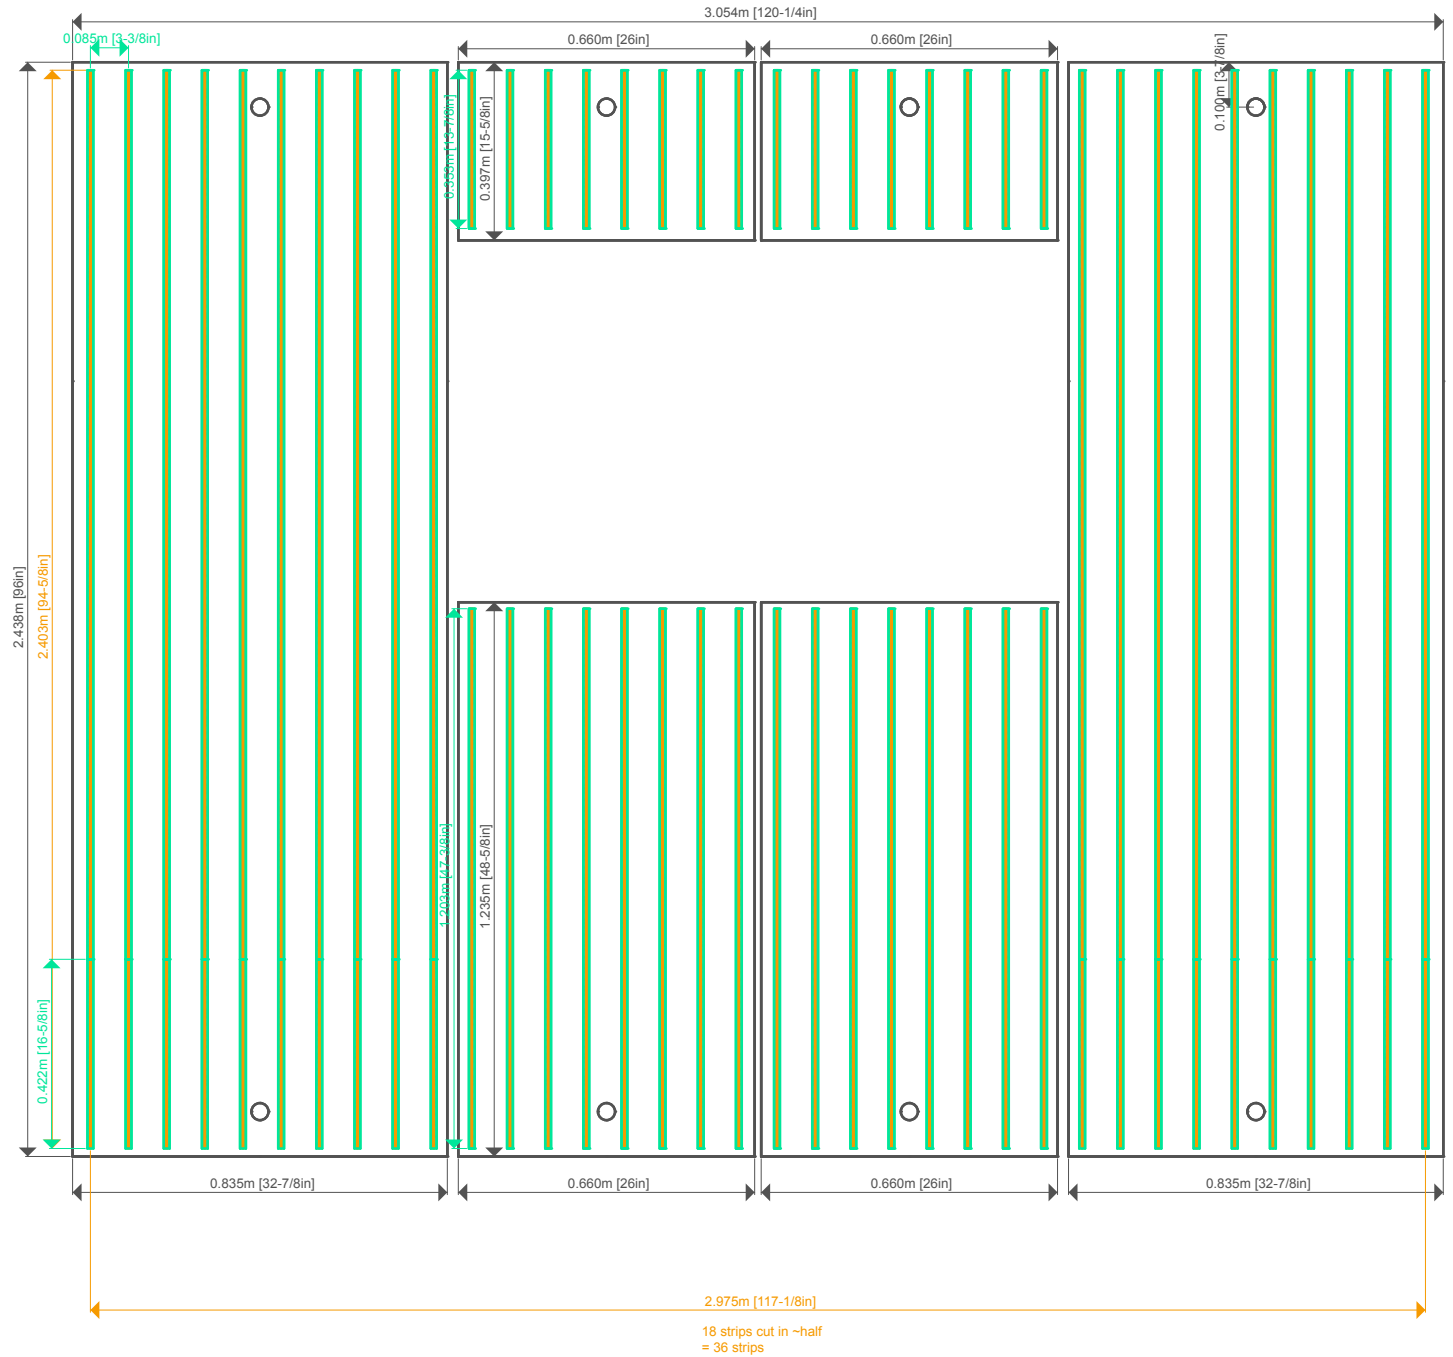

front view:

key:

masonite    diffusion strips    leds

front view: