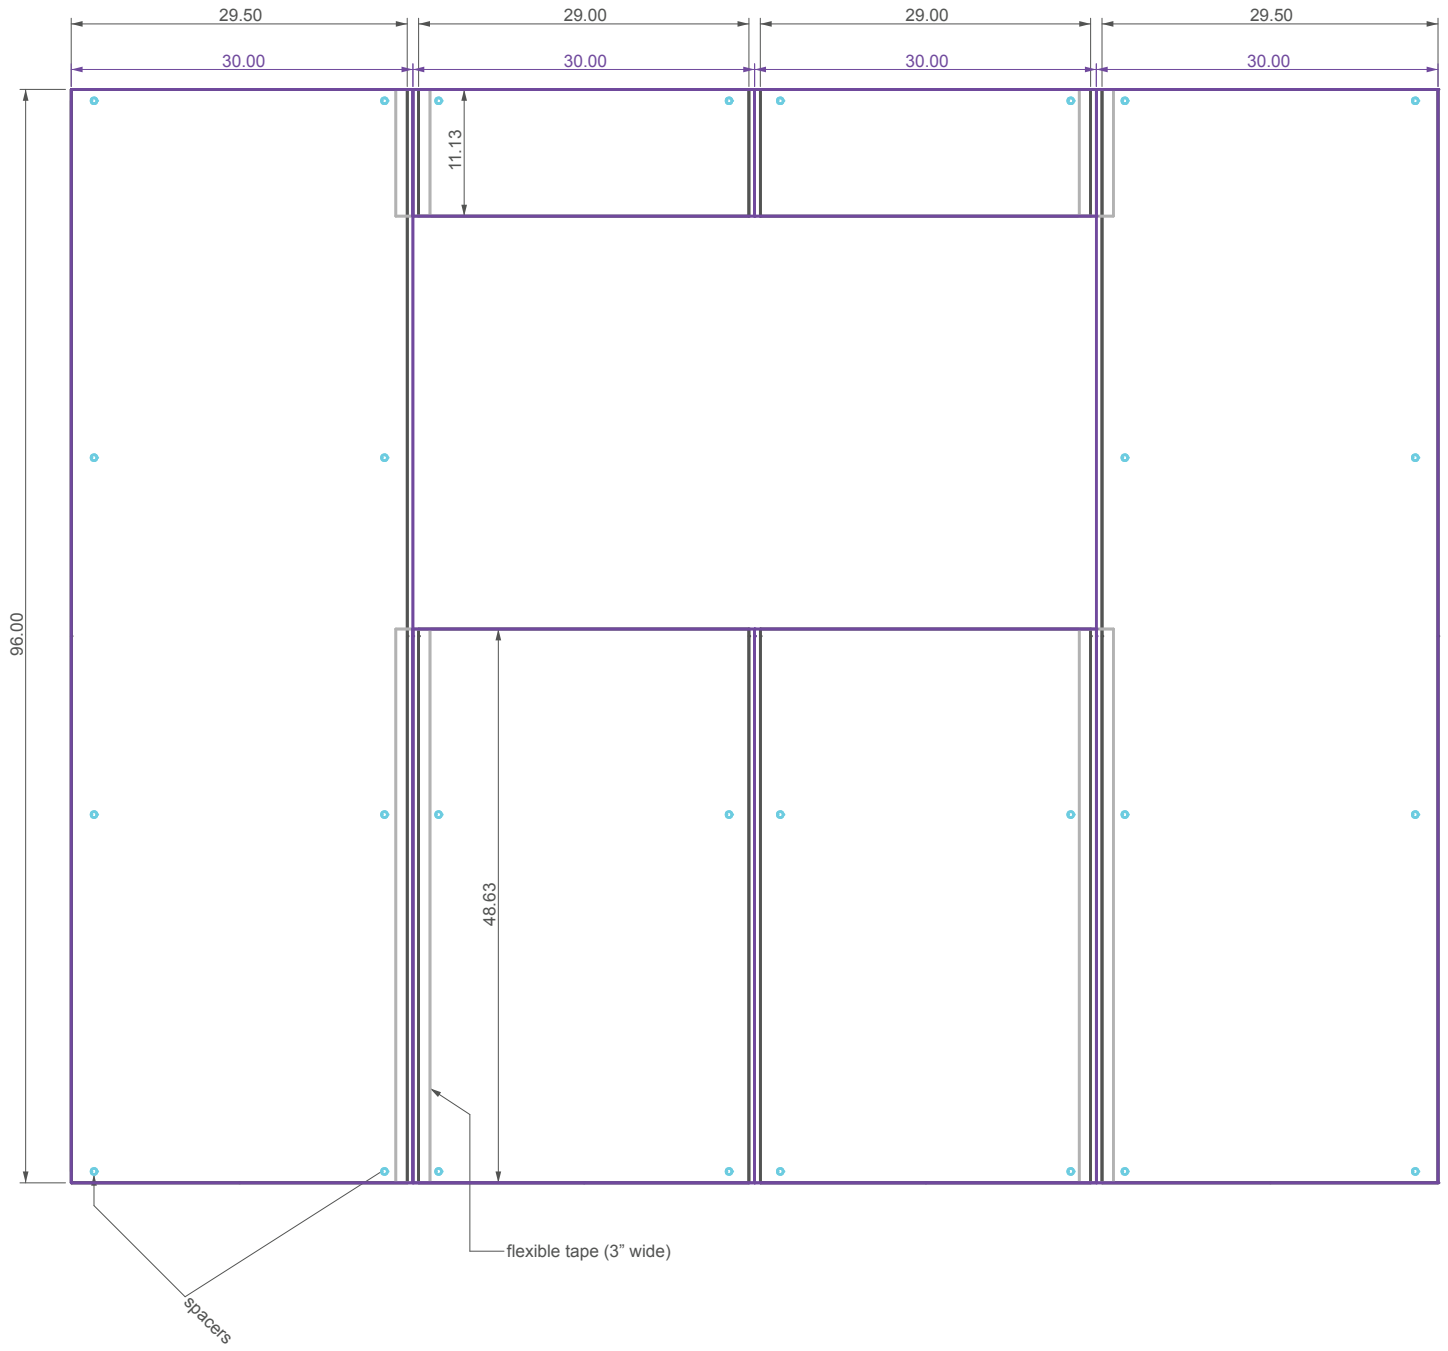

front view:

top view:

key:

- mdf or similar
- diffuser
- spacers
- tape

verizon tunnel

plain wall